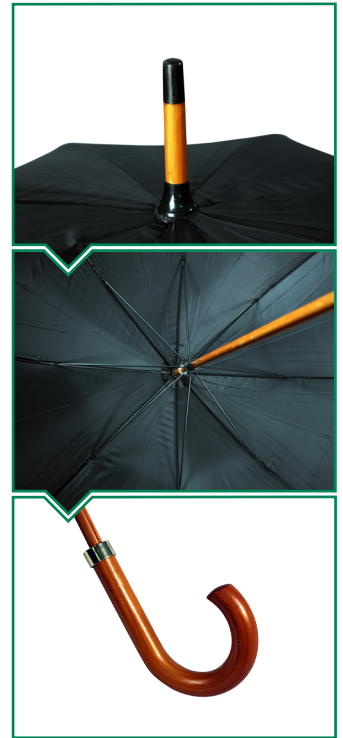

Corporate Wood Walking - Screen & UV print

Product Details:

Canopy shape: Round
 Branding: Screen and UV printing
 Fabric: Polyester

Frame Details:

Rib length: 60cm
 Rib material: Steel in black only
 Pole: 14mm diameter
 Pole material: Wood

Size Details:

 Open - 103cm
 Length - 87cm
 Dimensions:
 A= 39cm
 B= 60cm
 C= 54cm
 Weight: 285g

Handle Styles:

 Curved Wood handle

Fabric Colours:

Corporate Wood Walking are available in a choice of twenty colourways: