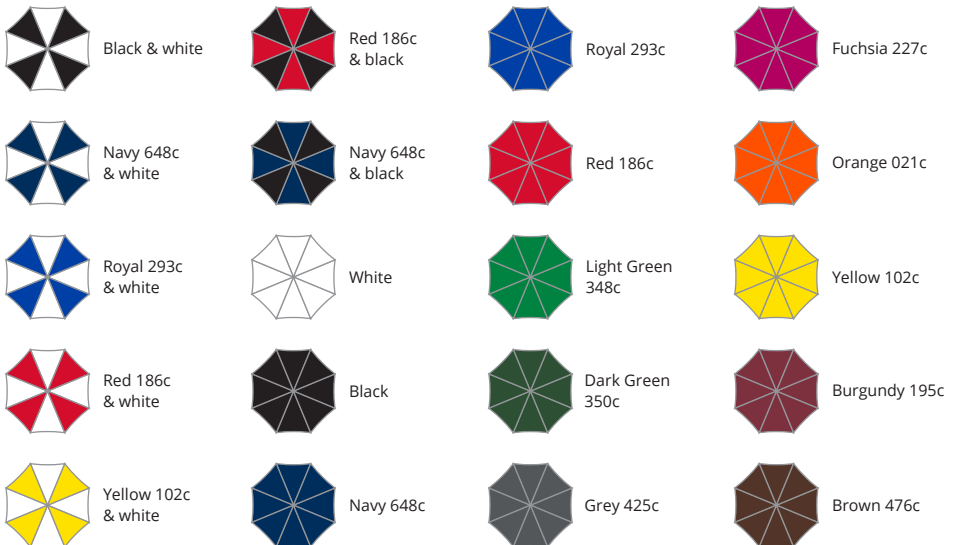

Corporate Wood Walking - Screen & UV print

Product Details:

Canopy shape: Round
 Branding: Screen and UV printing
 Fabric: Polyester

Frame Details:

Rib length: 60cm
 Rib material: Steel in black only
 Pole: 14mm diameter
 Pole material: Wood

Size Details:

 Open - 103cm
 Length - 87cm
 Dimensions:
 A= 39cm
 B= 60cm
 C= 54cm
 Weight: 285g

Handle Styles:

 Curved Wood handle

Fabric Colours:

Corporate Wood Walking are available in a choice of twenty colourways: