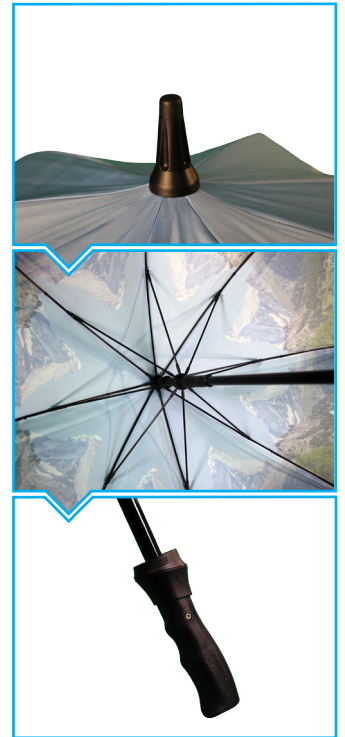

ProBrella FG Mini - Soft Feel Printing

Product Details:

- Canopy shape: Round
- Branding: Soft feel printing
- Fabric: Premium weight polyester
- Piping: Optional (*Far East production only*)
- Coloured thread: Optional (*Far East production only*)

Fabric Sleeve: Optional (*Far East production only*)

Frame Details:

- Rib length: 61cm
- Rib material: Fibreglass
- Pole: 16mm diameter
- Pole material: Fibreglass

Storm Proof: Allows the umbrella to be reverted if blown inside out in strong winds.

Size Details:

-  Open - 105cm
-  Length - 83cm
-  Dimensions:
A= 40cm
B= 61cm
C= 55cm
-  Weight: 520g

Fabric Colours:

The Soft Feel printing method gives you pantone matched fabric and allows for dramatic full panel designs. Unlimited number of colours, faithful reproduction of multi-coloured logos, tonal images and photographic designs are the main features of this printing process.