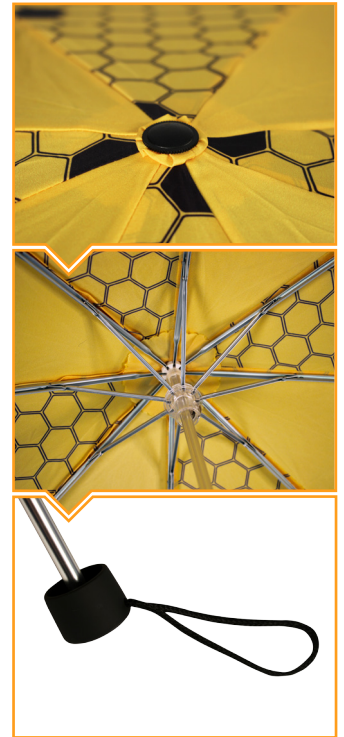

## Product Details:

Canopy shape: Round

Branding: Soft feel printing

Fabric: Premium weight polyester

Fabric Sleeve: Tailored sleeve with zip supplied as standard

## Frame Details:

Rib length: 53cm

Rib material: Steel

Pole: 10mm diameter

Pole material: Chrome Steel

## Size Details:

Open - 94cm

Length - 24cm

Dimensions:  
A= 37cm  
B= 53cm  
C= 46cm

Weight: 270g

## Fabric Colours:

The Soft Feel printing method gives you pantone matched fabric and allows for dramatic full panel designs. Unlimited number of colours, faithful reproduction of multi-coloured logos, tonal images and photographic designs are the main features of this printing process.