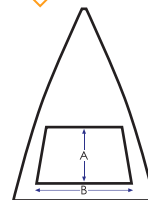

## Size Details:

 Open - 98cm

 Length - 28cm

 Dimensions:  
A= 36cm  
B= 53cm  
C= 48cm

 Weight: 450g

## Additional Information:

Lead-time: 2 weeks

Packing details:

50pcs/carton

Box size - 33cm x 33cms x 48cms

Weight - 20kg

MOQ: 25 pieces

## Print Size:

Panel:  
A= 120mm depth (*screen print*)  
or 80mm depth (*UV print*)  
B= 200mm width

Sleeve:  
150mm x 30mm  
(*UV printed only*)