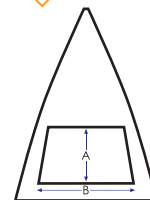

Black canopy

Additional Information:

Lead-time: 2 weeks

Packing details:

50pcs/carton

Box size - 33cm x 33cms x 48cms

Weight - 20kg

MOQ: 25 pieces

Frame Details:

Rib length: 70cm (*automatic opening*)

Rib material: Fibreglass/Aluminium

Pole: 12mm diameter

Pole material: Chrome Steel

Handle Styles:

Dark Wood

Print Size:

Panel:
A= 170mm depth
B= 230mm width

Size Details:

Open - 122cm

Length - 50cm

Dimensions:
A= 47cm
B= 70cm
C= 60cm

Weight: 500g

Sleeve:
120mm x 20mm
(UV printed only)