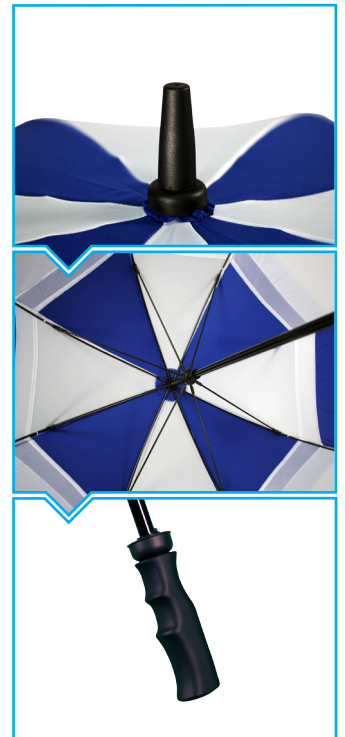

Sheffield Sports Mini Vented Canopy - Screen & UV Printing

Product Details:

Canopy shape: Round Vented

Branding: Screen/UV printing

Fabric: Premium weight polyester

Piping: Optional

Coloured thread: Optional

Fabric Sleeve: Supplied as standard
(can not be pantone matched)

Frame Details:

Rib length: 63cm

Rib material: Fibreglass

Pole: 14mm diameter

Pole material: Fibreglass

Storm Proof: Allows the umbrella to be reverted if blown inside out in strong winds.

Size Details:

 Open - 112cm

 Length - 86cm

 Dimensions:
A= 42cm
B= 63cm
C= 57cm

 Weight: 530g

Fabric Colours:

There are 32 fabric colours available, in any colour combination from our range:

 White	 Process Blue
 Black	 pms 286c Royal Blue
 pms 109c Yellow	 pms 296c French Navy
 pms 123c Gold	 pms 289c Navy Blue
 pms 1375c Light Orange	 pms 306c Azure Blue
 pms 165c Dark Orange	 pms 355c Emerald
 pms 2593c Aubergine	 pms 334c Ocean Green
 pms 485c Scarlet	 pms 350c Bottle Green
 pms 201c Cherry	 pms 3308c Racing Green
 pms 194c Wine	 pms 330c Oxyd Green
 pms 505c Burgundy	 pms 322c Peacock
 Ivory	 pms 325c Turquoise
 pms 155c Cream	 pms 428c Pearl Grey
 pms 2975c Sky Blue	 pms 430c Light Grey
 pms 285c Delphinium	 pms 432c Gun Metal

* Please note MOQ for logo disks is 100pcs.

Pole & Handle Details:

Sheffield Sports Mini Vented umbrellas are available with a black pole only but with a full choice of ten colour handles and ferrules.

Additional Information: